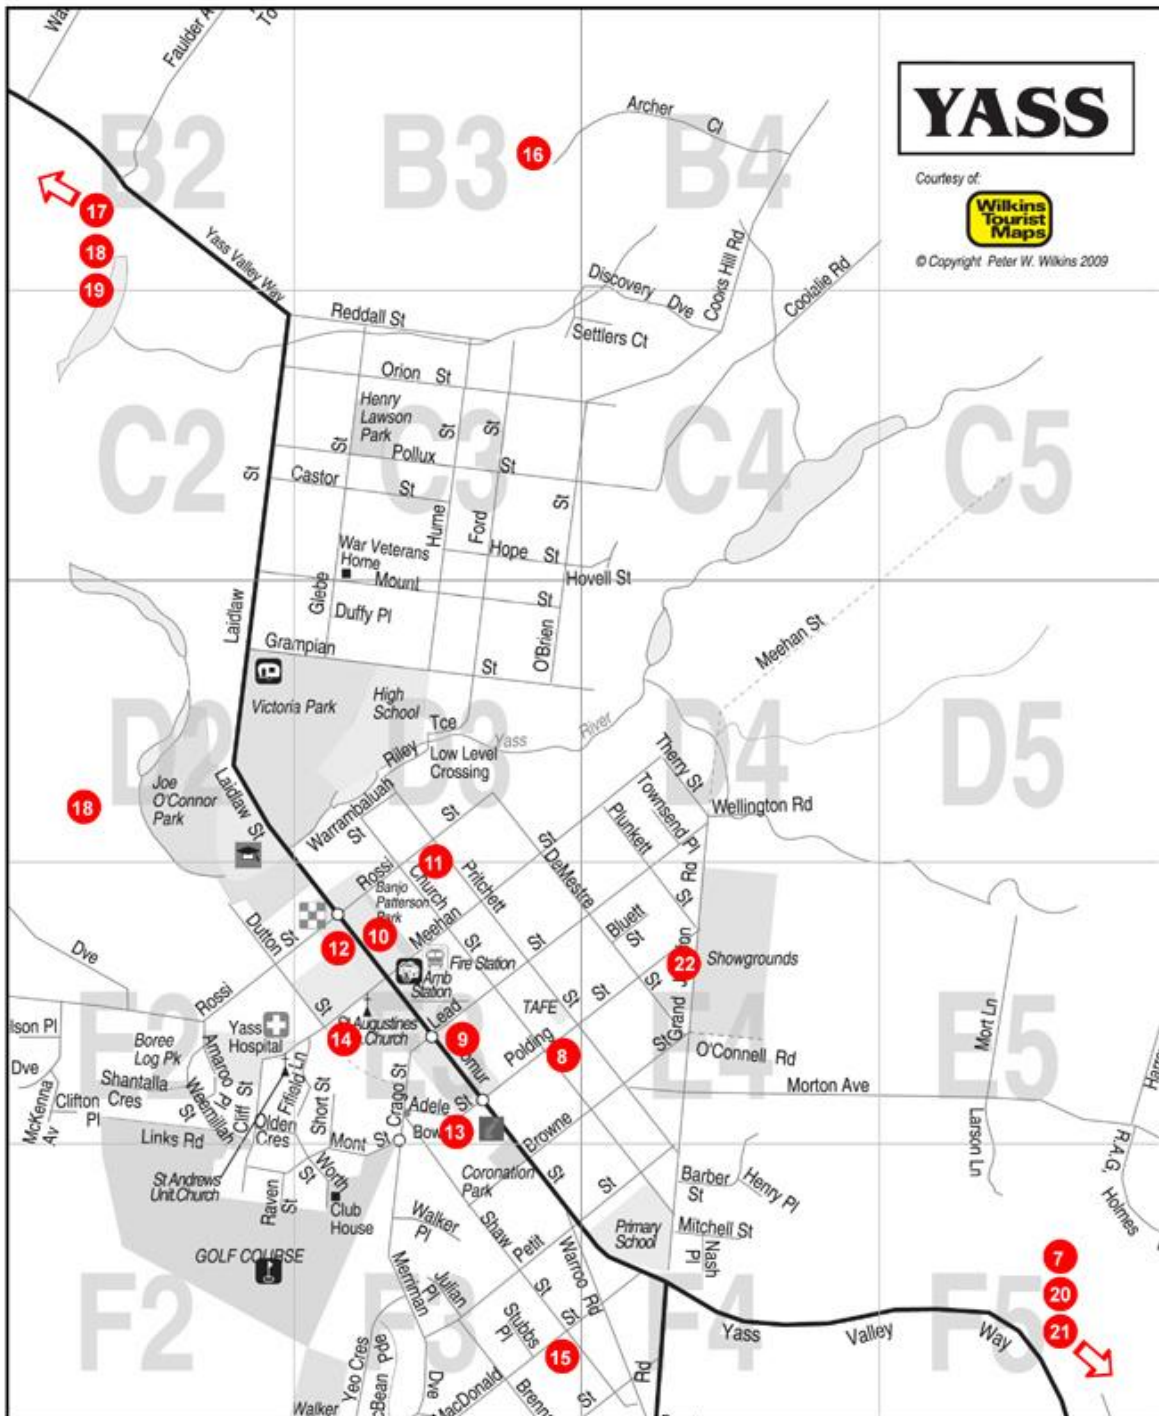

CLASSIC YASS

Celebration of Heritage Motoring • Rotary Billy Cart Derby
Red Cross Open Gardens • YASSarts 'Arts Trail'

5th & 6th
NOVEMBER

CLASSIC YASS runs over both the Saturday and Sunday featuring a diverse range of events.
Billy Carts & Classic Vehicles, Historic Houses & Open Gardens, Open studios, Music and the Arts
.... a great celebration of community and a weekend not to be missed!

This map is intended as an adjunct to the CLASSIC YASS brochure which lists the times and addresses of all the 2011 CLASSIC YASS events. You can collect a copy from the Yass Valley Visitor Information Centre or go online and download the list of events from either www.classicyass.com or www.yassarts.org

5th & 6th NOVEMBER 2011

A Celebration of Community

**CLASSIC
YASS**

5th & 6th NOVEMBER 2011

A Celebration of Community

**CLASSIC
YASS**