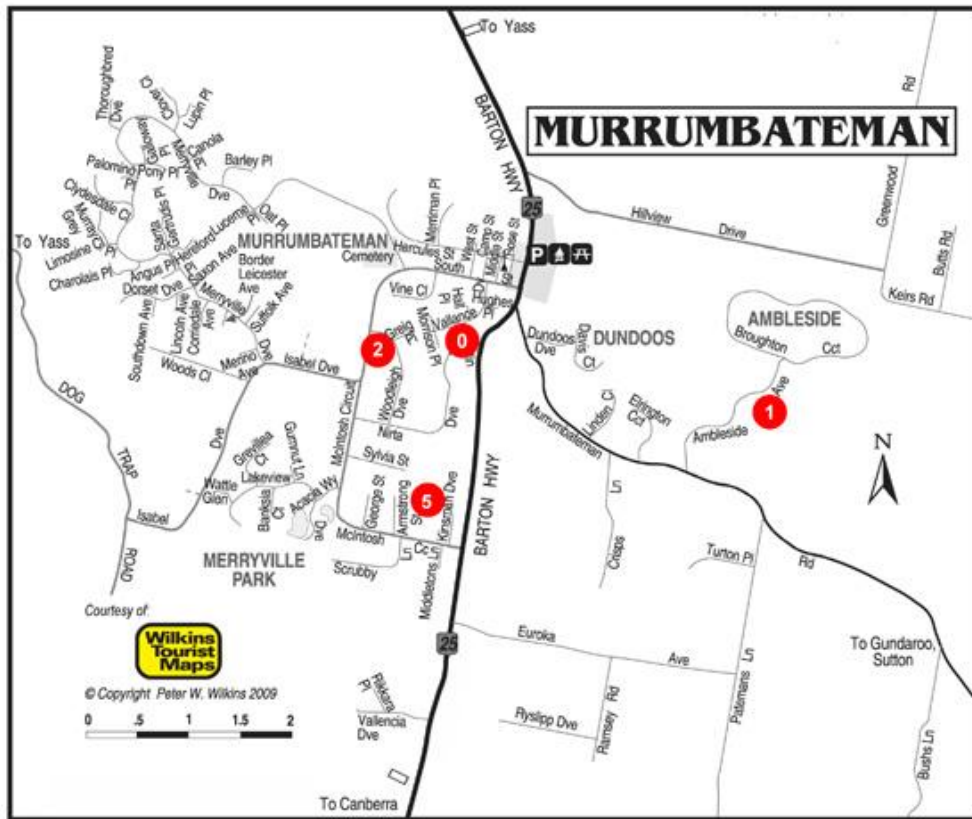

CLASSIC YASS

Celebration of Heritage Motoring • Rotary Billy Cart Derby
Red Cross Open Gardens • YASSarts 'Arts Trail'

5th & 6th
NOVEMBER

CLASSIC YASS runs over both the Saturday and Sunday featuring a diverse range of events.
Billy Carts & Classic Vehicles, Historic Houses & Open Gardens, Open studios, Music and the Arts
.... a great celebration of community and a weekend not to be missed!

This map is intended as an adjunct to the CLASSIC YASS brochure which lists the times and addresses of all the 2011 CLASSIC YASS events. You can collect a copy from the Yass Valley Visitor Information Centre or go online and download the list of events from either www.classicyass.com or www.yassarts.org

5th & 6th NOVEMBER 2011

A Celebration of Community

**CLASSIC
YASS**

5th & 6th NOVEMBER 2011

A Celebration of Community

**CLASSIC
YASS**