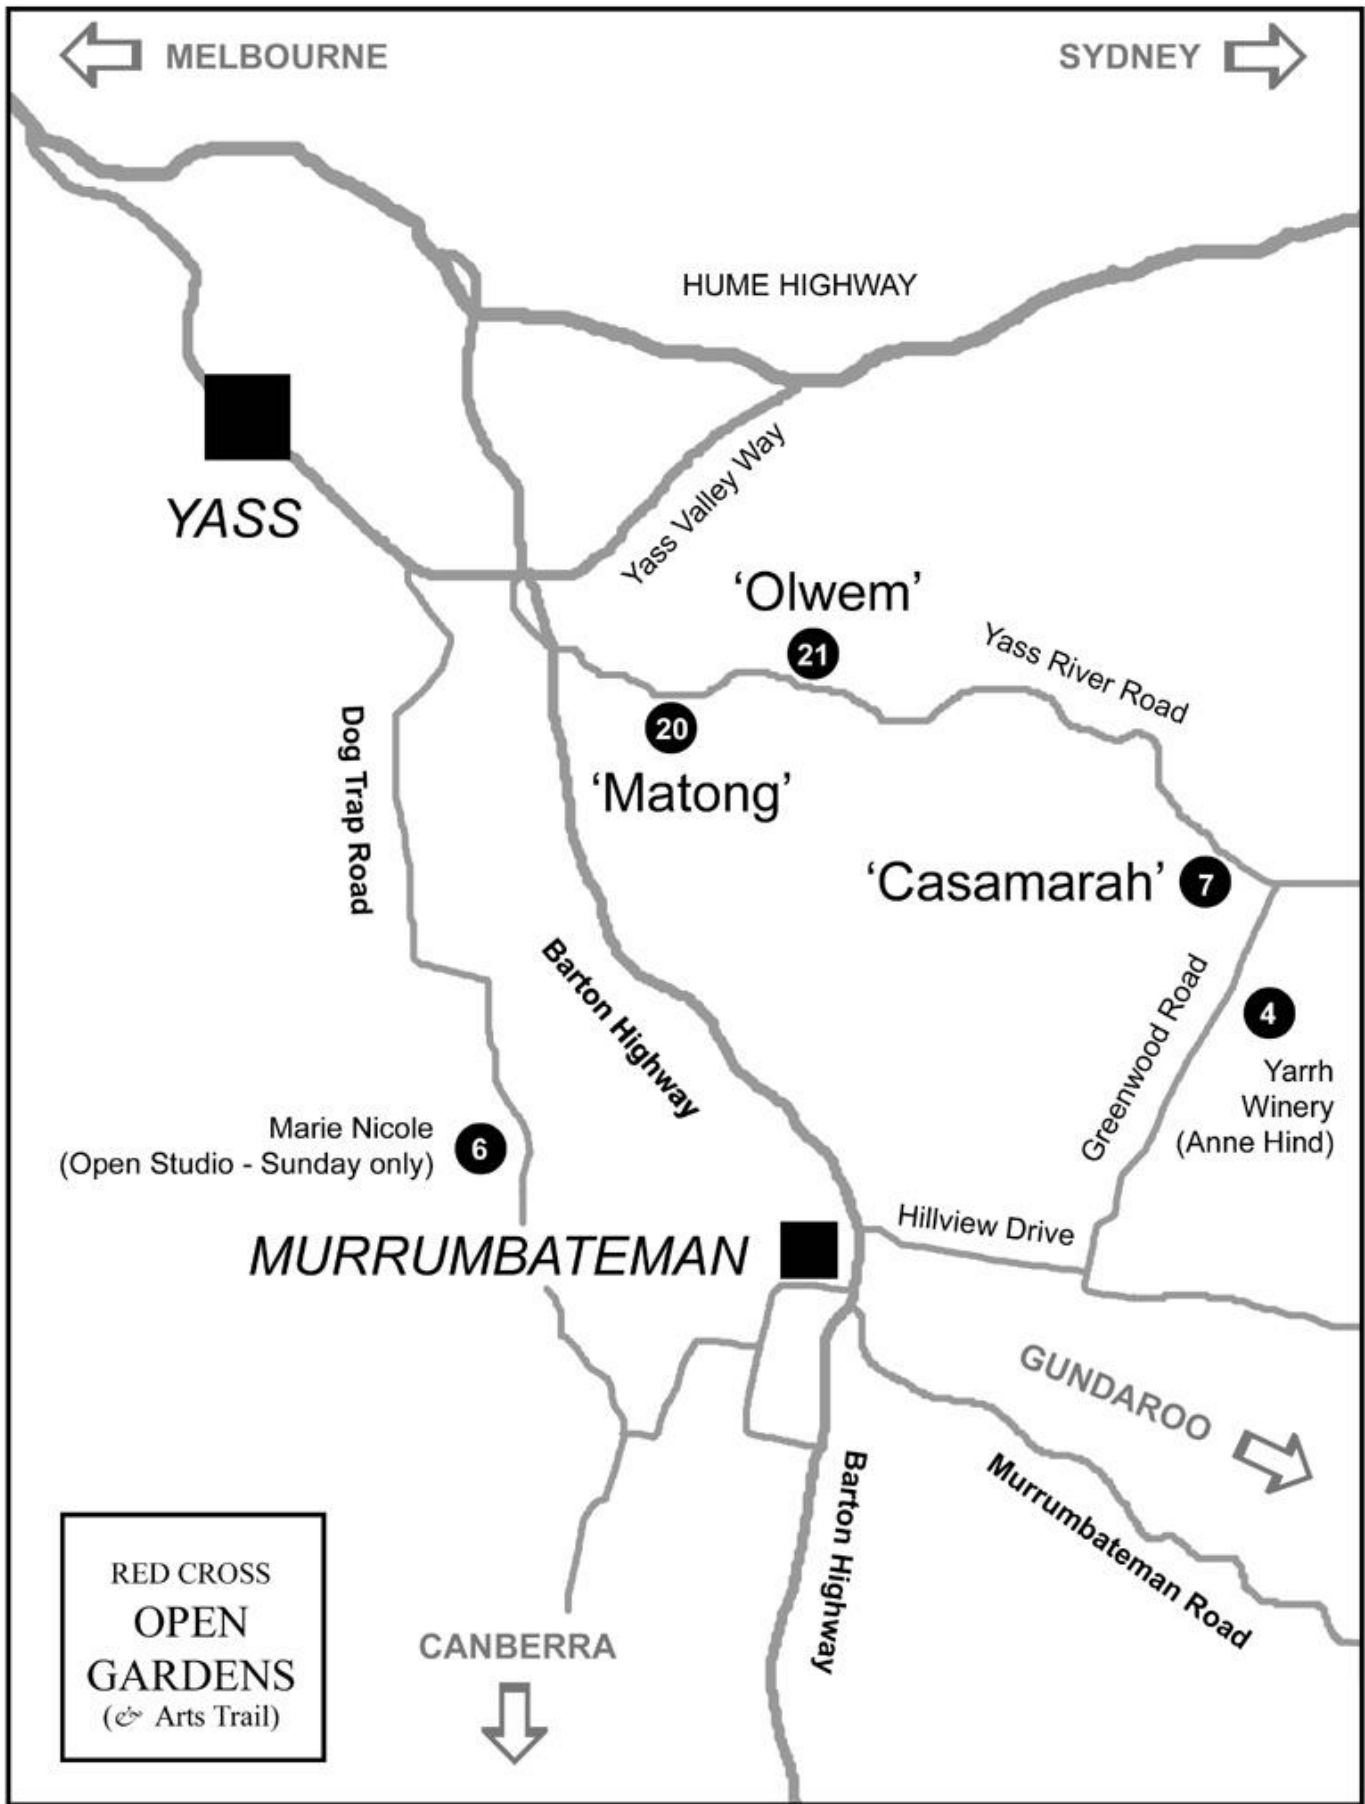

5th & 6th NOVEMBER 2011

A Celebration of Community

**CLASSIC
YASS**